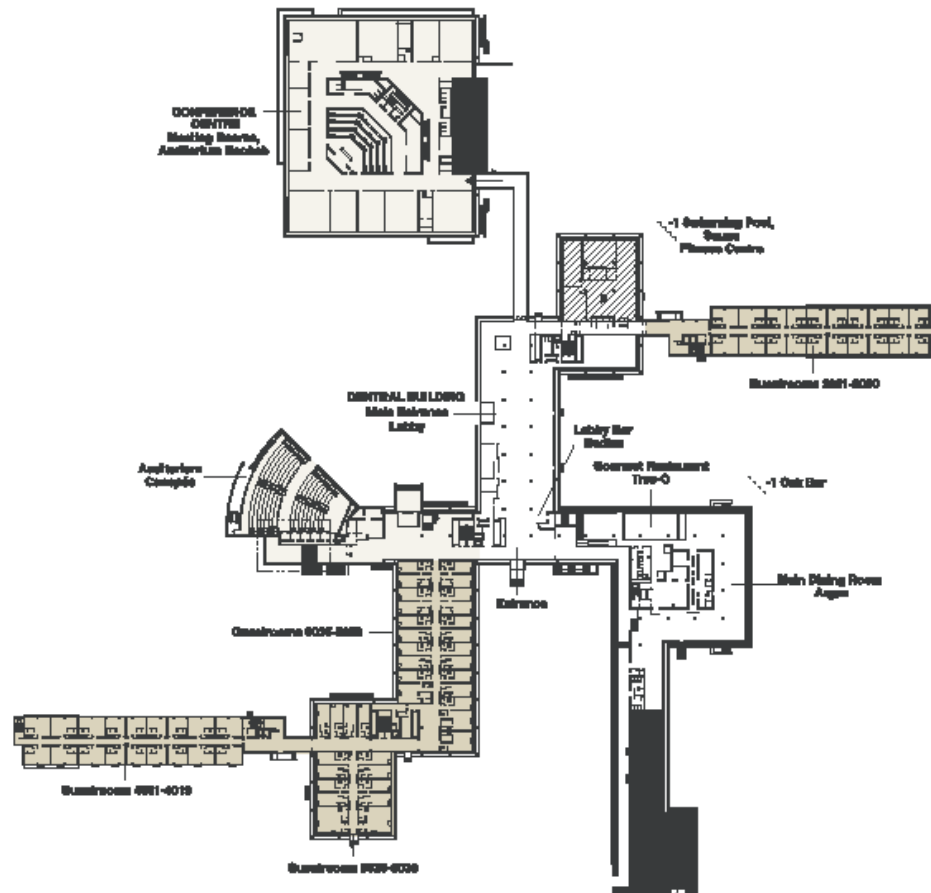

ITRS Spring Meeting 2009

March 18-20

Dolce La Hulpe – Brussels, Belgium

DOLCE
HOTELS AND RESORTS

Dolce La Hulpe Brussels : Belgium

Dolce La Hulpe

Chaussée de Bruxelles 135
1310 Terhulpen
Belgium

Floor Plan, Ground Floor

Dolce La Hulpe

Chaussée de Bruxelles 135
1310 Terhulpen
Belgium